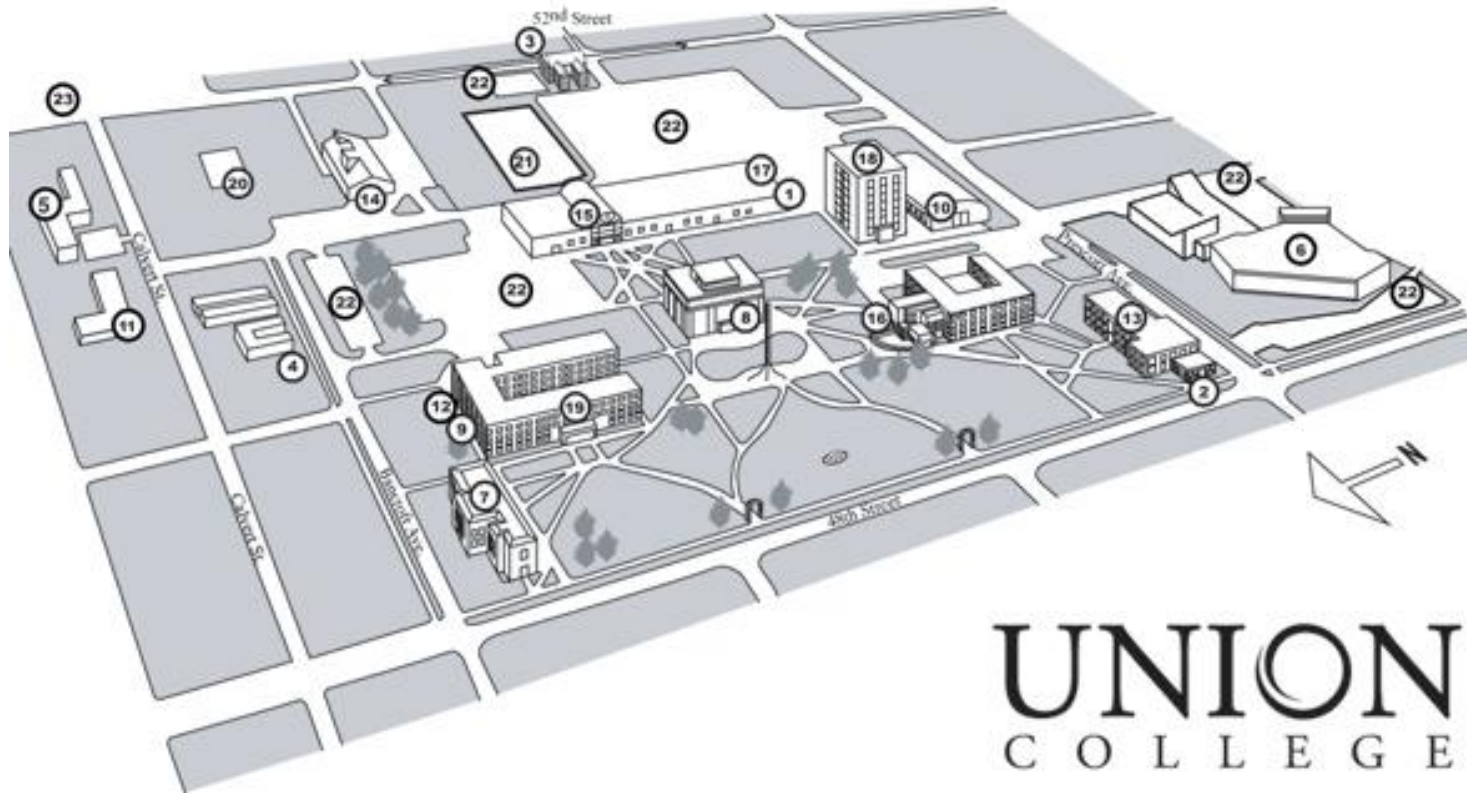

Union College Map and Parking

1. Advent Source
2. Carnegie Building
3. Cooper Place - Student Housing
4. Kern and Bancroft Apartments
5. College View Academy and Gym
6. College View Church
7. Engel Hall
8. Everett Dick Admin. Building: Rooms 302, 303, and 308
9. George Stone School
10. Union College Auditorium
11. Helen Hyatt Elementary School
12. International Relief Program
13. Jorgensen Hall
14. Larson Lifestyle Center
15. Don Love Building
Registration,
Woods Auditorium,
Central Atrium
Exhibit Hall,
Library, Student
Center Wings
16. Ortner Center
Dining Hall and
Guest rooms
17. Plant Services
18. Prescott Hall - Men's Residence
19. Rees Hall - Women's Residence
20. Sand Volleyball Court
21. Tennis Courts
22. Parking
23. 49ers Field

Union College will be on Fall Break. The NSCA Board would like to thank the students and administration for graciously allowing Academy attendees to park in any campus parking lot with available spaces.